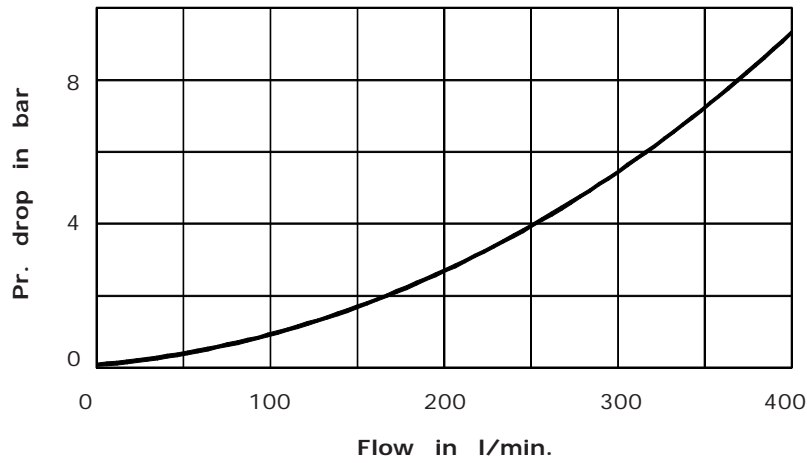

# Shut off Valve - Cartridge, Model : KHSLB

the right connection

Ref. No : H03320, Release Jan 2006 (Dimensions in mm)

## Performance Curves

Oil used : ISO VG 68,  
 Viscosity : 68 cSt @ 40 °C  
 Test conducted at : 50 °C.